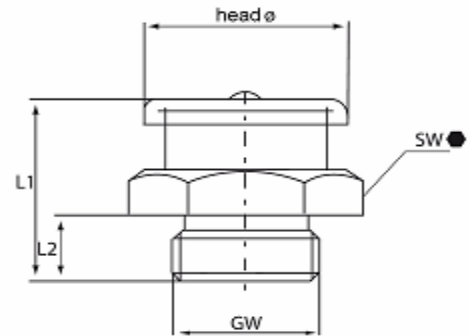

■ **UMETA Button-Head Grease Nipples**

**Type M1**

- head Ø 16 mm
- according to DIN 3404
- straight version A/180°
- standard versions according to DIN are made of steel, zinc-plated and passivated, with cylindrical thread
- for other types and materials, please see table, or upon request

GW thread  
L1 overall length  
L2 thread length  
SW HEX size

(all measures in mm,  
thread metric or in inches)

Instructions for installation: necessary space			
e =	55 mm/2-11/64"	r =	16 mm/41/64"
m =	32 mm/1-17/64"	g =	35 mm/1-25/64"

GW			M 6 x 1.0			
			Ref.- No.:			
L1	L2	SW	Steel	Brass	SST303	SST316L
17	6	17mm HEX	4101704	4111704	4121704	4141704

GW			M 8 x 1.0			
			Ref.- No.:			
L1	L2	SW	Steel	Brass	SST303	SST316L
17	6	17mm HEX	4101707	4111707	4121707	4141707

GW			M 8 x 1.25			
			Ref.- No.:			
L1	L2	SW	Steel	Brass	SST303	SST316L
17	6	17mm HEX	4101708	4111708	4121708	

GW				M 10 x 1.0			
				Ref.- No.:			
L1	L2	SW		Steel	Brass	SST303	SST316L
17	6	17mm HEX	●	4101709	4111709	4121709	4141709
20	9	17mm HEX	●	4101713			