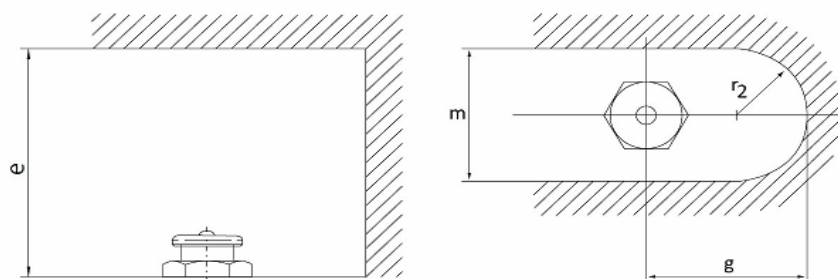

■ **UMETA Button-Head Grease Nipples**

**Type M1**

- head Ø 16 mm
- according to DIN 3404
- straight version A/180°
- standard versions according to DIN are made of steel, zinc-plated and passivated, with cylindrical thread
- for other types and materials, please see table, or upon request

GW thread  
L1 overall length  
L2 thread length  
SW HEX size

(all measures in mm,  
thread metric or in inches)

Instructions for installation: necessary space			
e =	55 mm/2-11/64"	r =	16 mm/41/64"
m =	32 mm/1-17/64"	g =	35 mm/1-25/64"